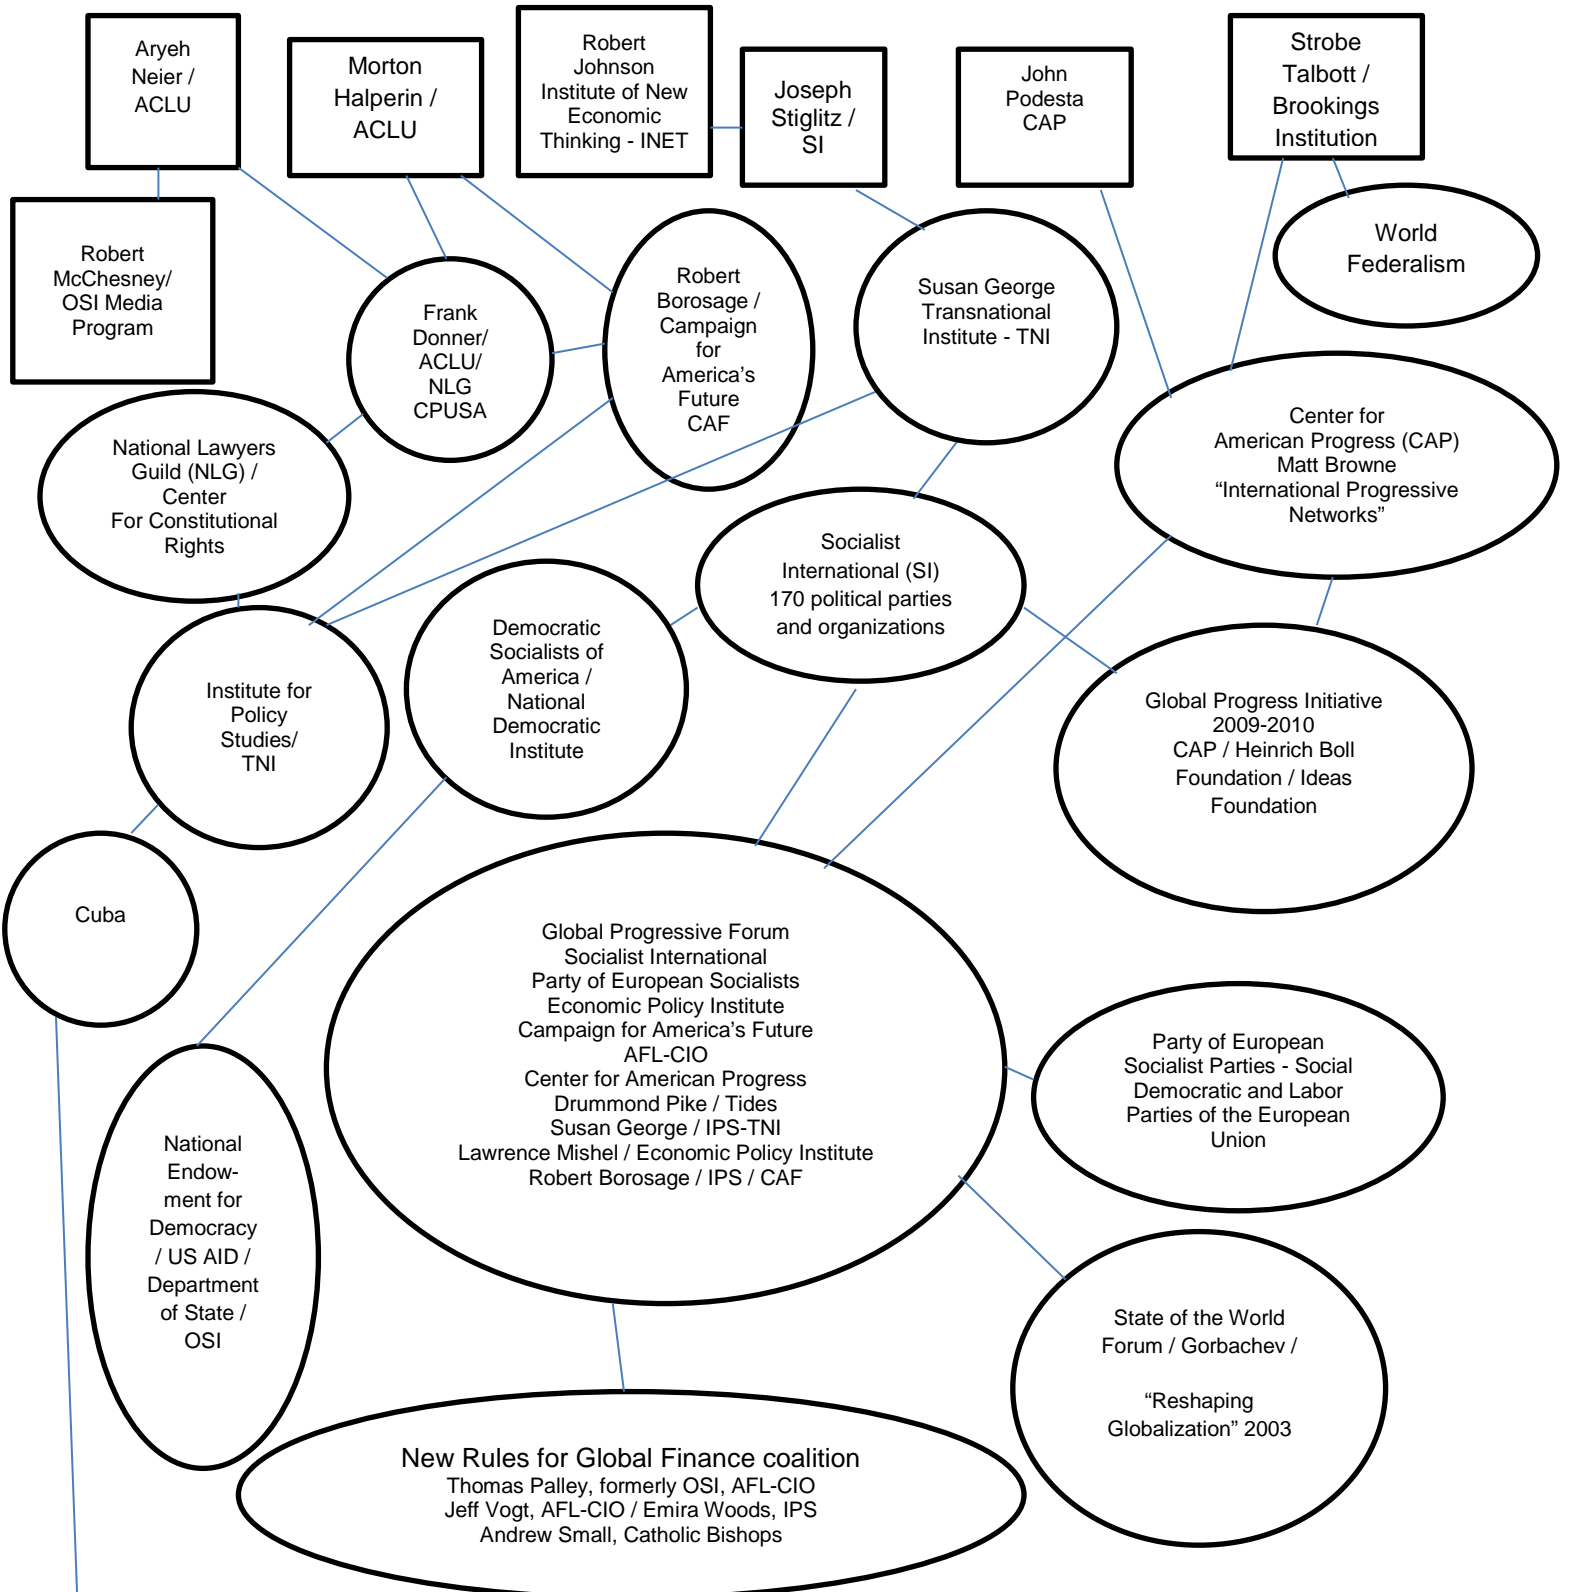

# GEORGE SOROS

Author, "The Capitalist Threat"

"The main enemy of the open society, I believe, is no longer the communist but the capitalist threat."

Communist and Workers' Parties and Organizations: Partido Comunista de Cuba, Communist Party USA (CPUSA), Freedom Road Socialist Organization, Party for Socialism and for Liberation, Progressive Labor Party, Workers' World Party